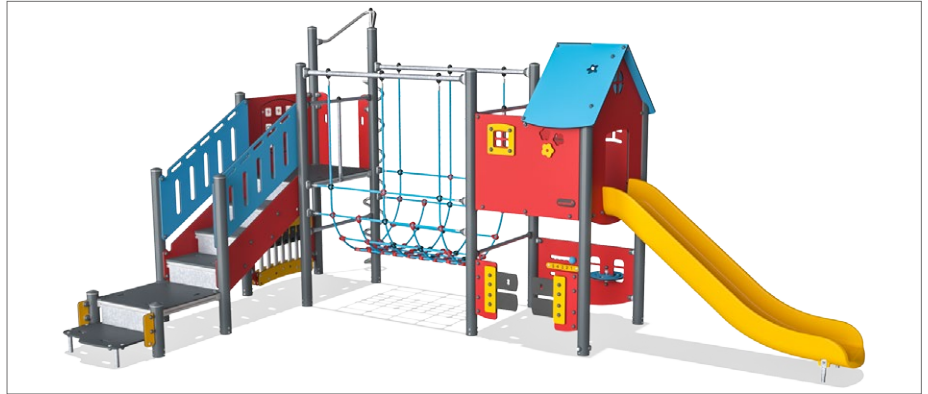

PCM200110

2+
2-8
max 204 cm I 279 cm
46,1 m²
976 x 772 cm
45 (0,56 | 0)

2 Tower Ultimate ADA, HPL Floor
Red, Steel posts, Plastic Slide
PCM200110-0610

2 Tower Ultimate ADA, HPL Floor
Green, Wood posts, Plastic Slide
PCM200110-0616

2 Tower Ultimate ADA, HPL Floor
Lime Green, Steel posts, Full Steel Slide
PCM200110-0636