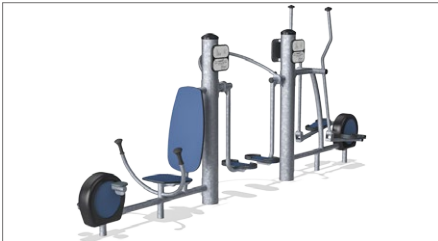

KPX320

12
(1,21 | 0,76)

13+
***

max
80 cm

184 cm

26,4 m²

724 x 480 cm

Free Runner, Cross Trainer & Power Bike
KPX320-3617

Free Runner, Cross Trainer & Power Bike
Powder Coated Grey
KPX320-3617G