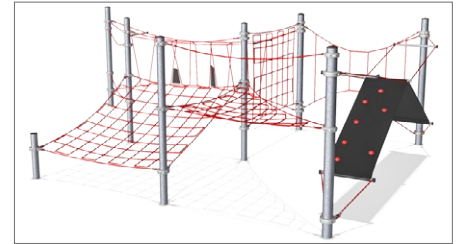

**Small Spacenet 3144 with Extensions**  
COR101201-1101

COR10130

5+ / 5-12
 max 265 cm
 290 cm
123,2 m<sup>2</sup>
 1417 x 1092 cm
Call

**Combination with Large Amusement Net & Rope Parkour**  
COR101301-1101