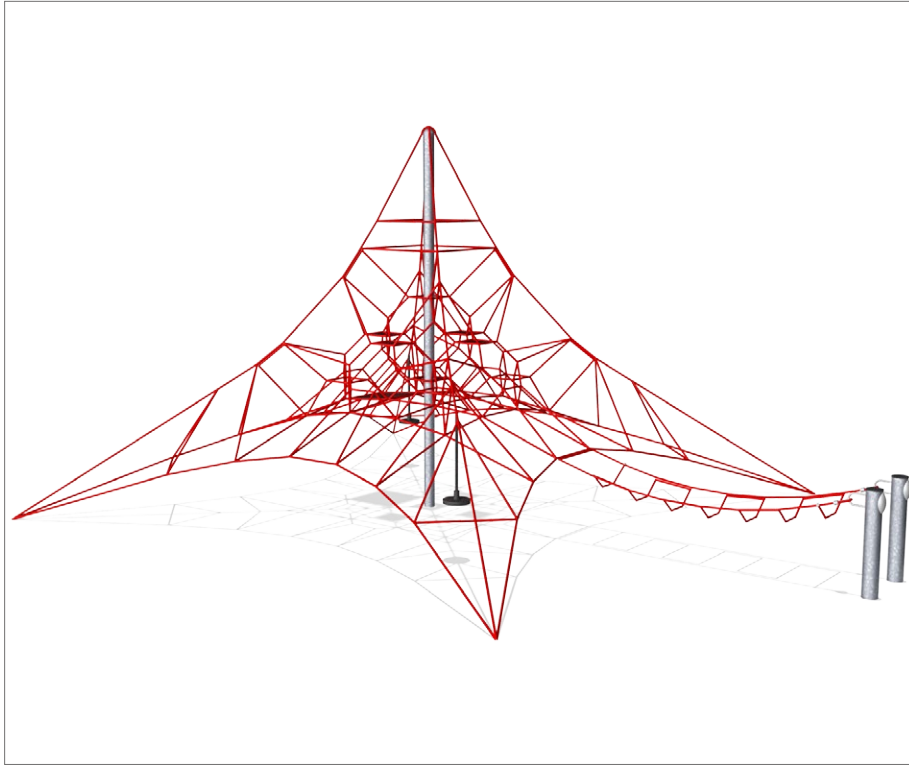

Crystal Sphere
COR882001-0412

Small Spacenet 3144 with Extensions
COR101201-1101

COR10110

3+ / 3-8
max 120 cm
 385 cm
78,8 m²
 1105 x 925 cm
Call

Mini Spacenet 3030 with Extensions
COR101101-1101