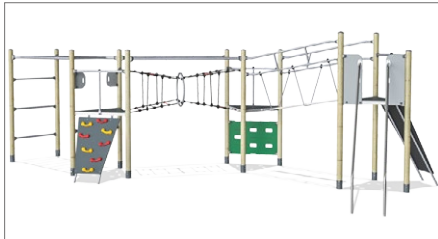

PCM311003

28
(0,63 | 0,02)

6+
6-12
max 216 cm
 260 cm
59,8 m²
1181 x 728 cm

3 Tower with Bridge and Tunnel Net Physical
PCM311003-0901