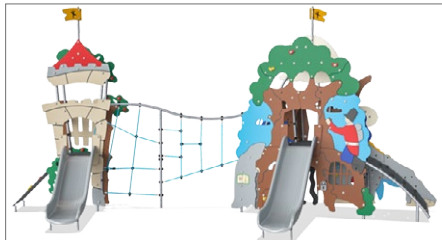

Little Mermaid & Ugly Duckling Steel Slide
MSC642901-3717P

MSC6432

80 (1,54 | 0) 2+ max 193 cm 369 cm 54 m² 1042 x 799 cm

Little Mermaid & Tinderbox with Castle Net Link Plastic Slide
MSC643200-3717P