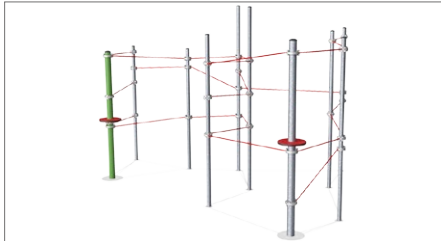

COR10260

Call ☎

5+ 5-12 max 290 cm 390 cm 1027 x 841 cm 63,5 m²

Combination of Climbing Valley Elements with Steel Posts
COR102601-1101