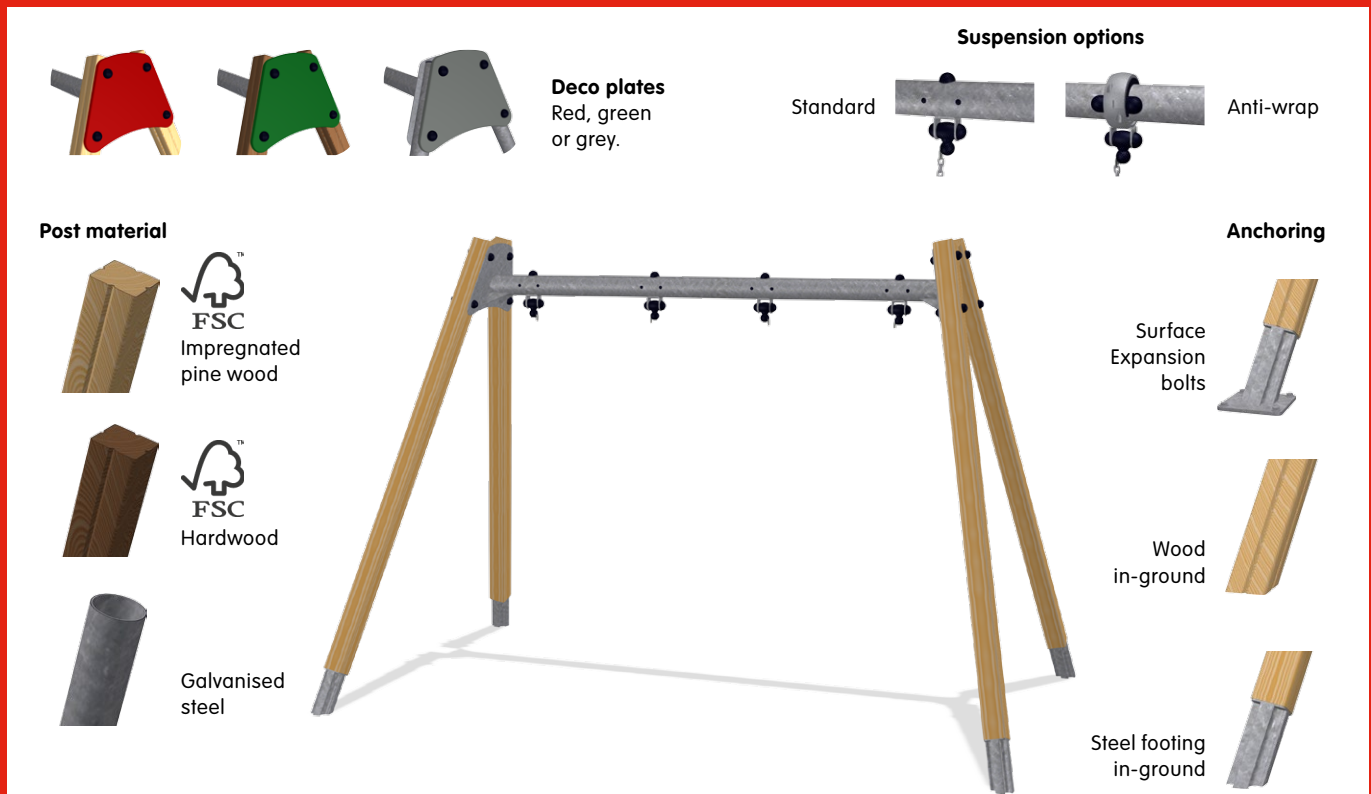

## Birds Nest Rope Seats

- Improved seat comfort with new rope connectors.
- Reinforced seat and swing ropes.
- Red, black or sand coloured cords in seat.

## A-Frame Swings – unlimited flexibility and modularity

A-Frame swings are the classic playground swing. KOMPAN's new A-Frame swings are designed with unlimited flexibility in mind. Offering options for post material, anchoring type, swing seats, chain materials, swing hanger suspension and deco plates. This modular system makes it possible to design multi-bay swings with as many additional swing sections as required. Each section can be equipped with either standard, toddler, cradle or bird's nest seats. Anti-wrap suspension is available for both standard and cradle seats. The A-Frame swing is offered in two heights, 2.0m for preschool and 2.5m for school age.