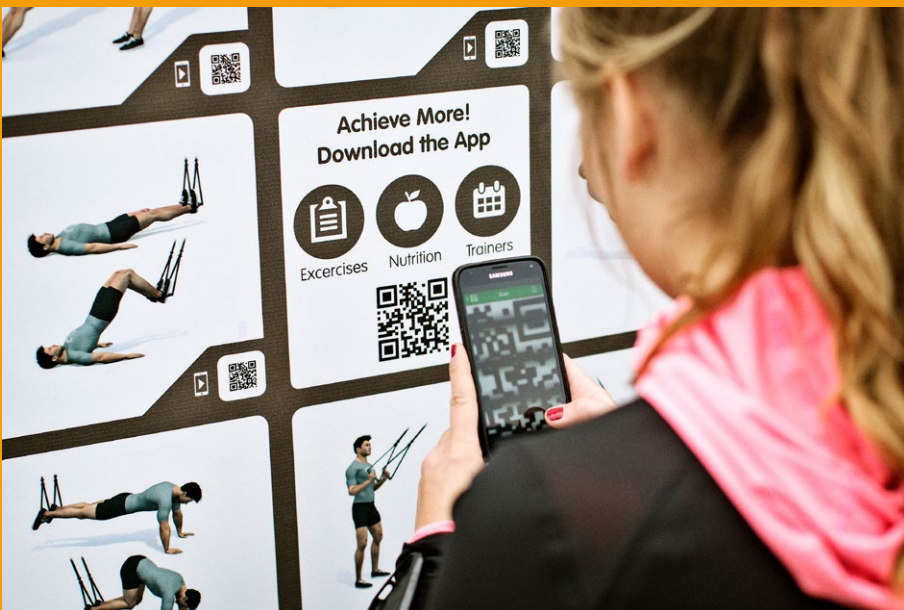

FITNESS DESIGN