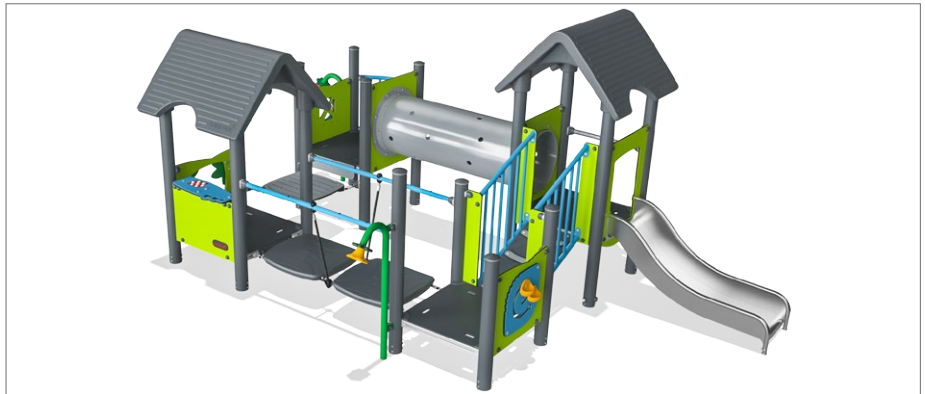

PCM400300

41 (0,53 | 0)
1+ max 100 cm 216 cm 36 m² 747 x 625 cm

Four Towers with Tunnel
Steel Posts, St. Steel Slide
PCM400300-0602

* Assumes machine excavation
Corcord hours does not include civil work.