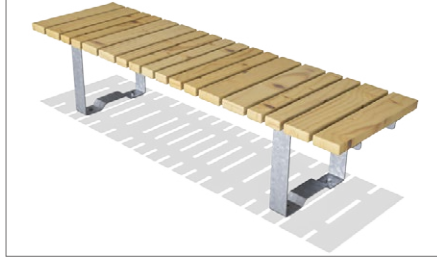

max cm 43 cm 184 x 52 cm

Rumba Bench Straight
L=180cm
PAR1002-0001

PAR1007