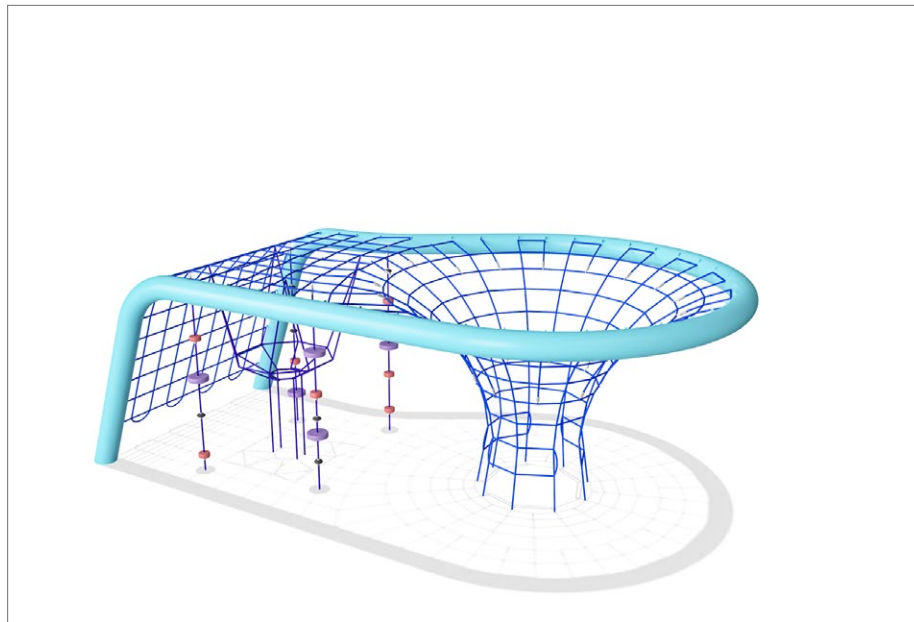

COROCORD® LOOPS & FRISBEES

COR16700