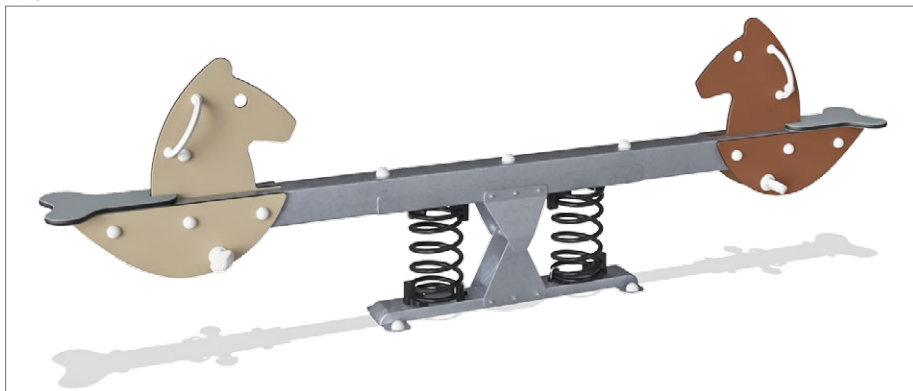

M182

2+
2-6 max 100 cm I 95 cm 10,6 m²
510 x 235 cm

(0,42 | 0) 8

Horse Seesaw
Brown & Sand
M18212-01P