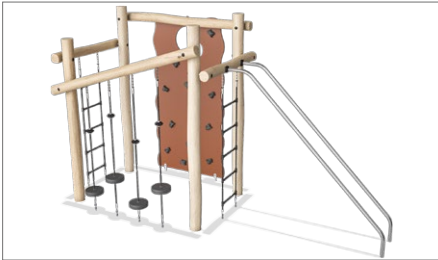

6+ 6-12 max 250 cm 255 cm 36,5 m² 797 x 562 cm 15 (2,37 | 0,1)

Climbing structure
Untreated Wood
NRO818-1001

Climbing structure
Brown Pigmented
NRO818-1011

NRO816