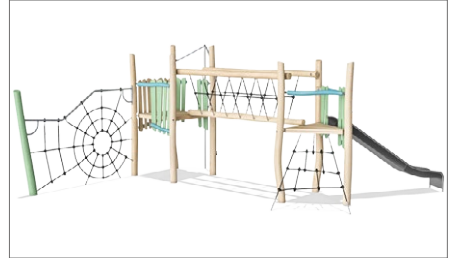

24
(1,81 | 0,25)

4+ 4-10 max 207 cm I 308 cm 58,7 m² 1008 x 978 cm

**Double Tower with Spider Net
Untreated Wood**
NRO2003-1001

**Double Tower with Spider Net
Brown Pigmented**
NRO2003-1011

**Double Tower with Spider Net
Coloured**
NRO2003-1021

NRO1011