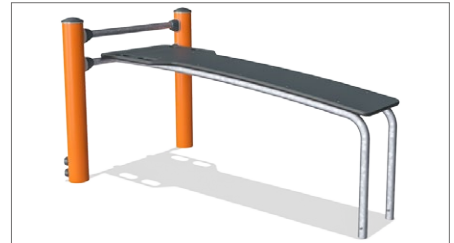

FSW203

13+
*** max 63 cm
81 cm
(0,1 | 0) 3
14 m²
453 x 387 cm

Bench Dark Grey
FSW20300-0900

Bench Orange
FSW20300-0901

* Assumes machine excavation
Corcord hours does not include civil work.