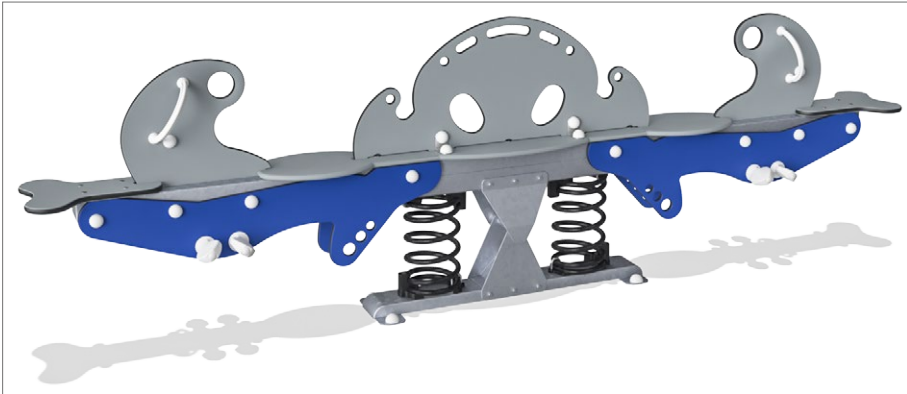

2+ / 2-6

max 100 cm

98 cm

(0,42 | 0)

9

10,8 m²

510 x 231 cm

Octopus Seesaw
Grey & Dark Blue
M18112-01P

PCM103