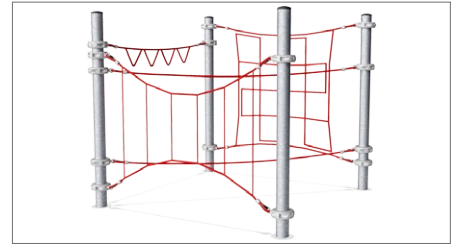

COR10250

Call ☎

3+ 3-8 max 185 cm 190 cm 590 x 570 cm 29,6 m²

Combination of Small Amusement Net Elements with Steel Posts
COR102501-1101