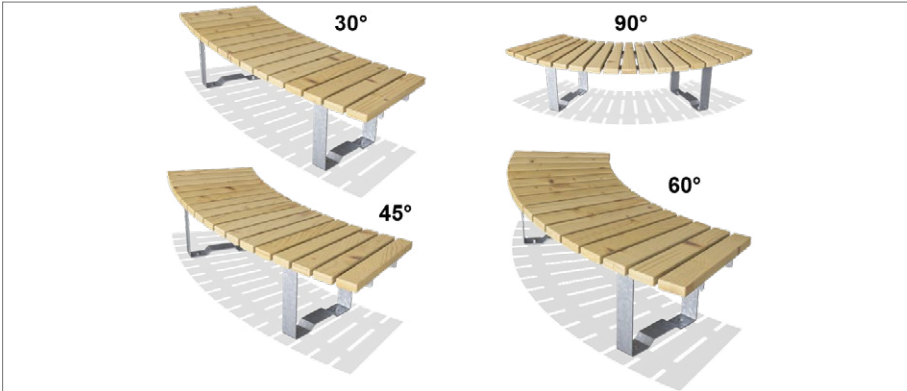

PAR1003

max cm 43 cm m² 174 x 79 cm (0|0) 1

**Rumba Bench Curved 30°
PAR1003-0001**

**Rumba Bench Curved 45°
PAR1004-0001**

**Rumba Bench Curved 60°
PAR1005-0001**

**Rumba Bench Curved 90°
PAR1006-0001**