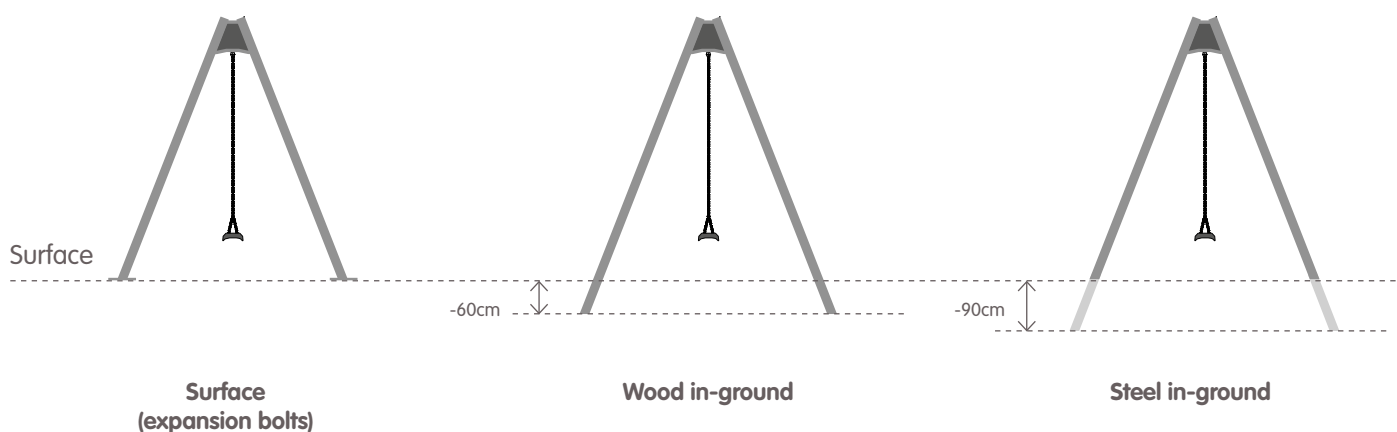

A-Frame Swings, anchoring options:

No concrete requirements for all A-Frame swings