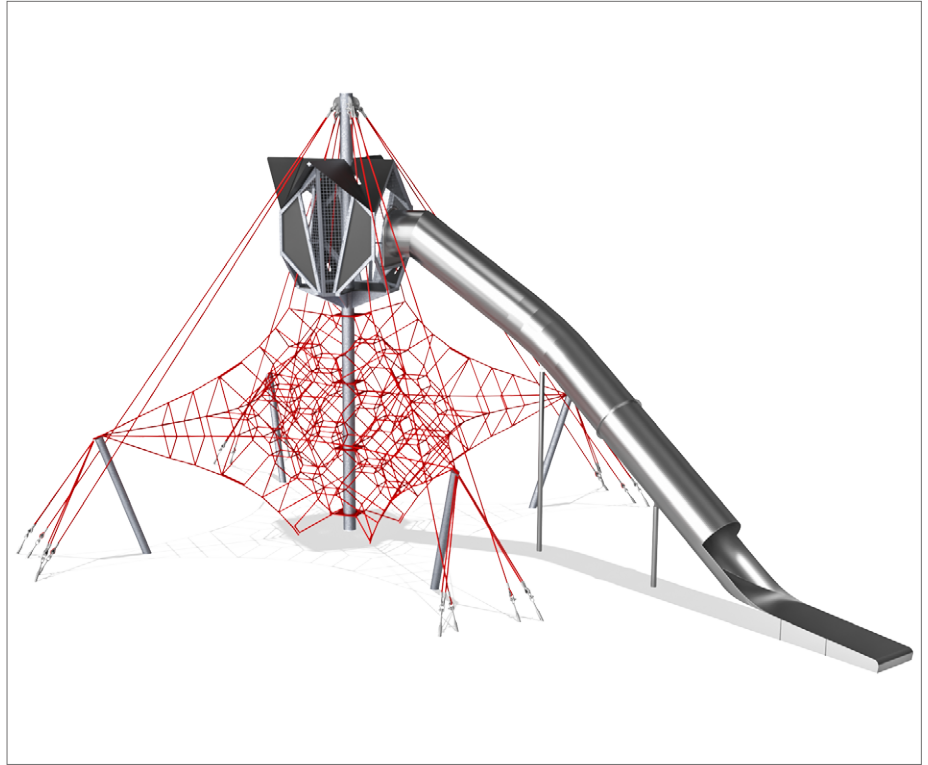

COR10320

Call
5+ 5-12 max 225 cm 730 cm 1071 m² 1721 x 1183 cm

Large Octa Net with Sky Cabin and Stainless Steel Tunnel Slide
COR103201-1001