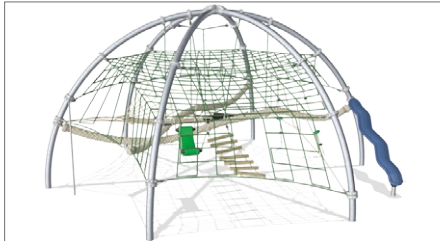

Ocean Dome
COR855001-0402

COR86300