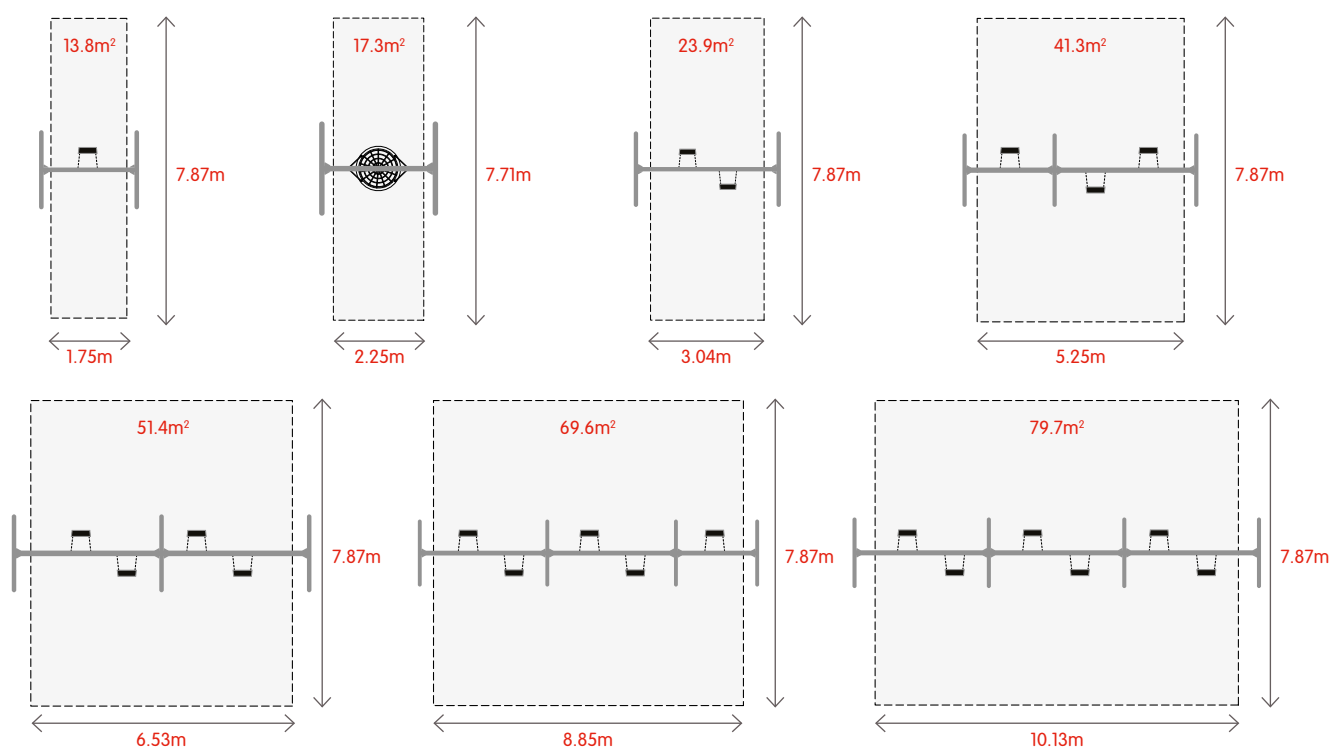

Fall zone dimenstions: Portal Swing H = 2.5m (Standard seats)