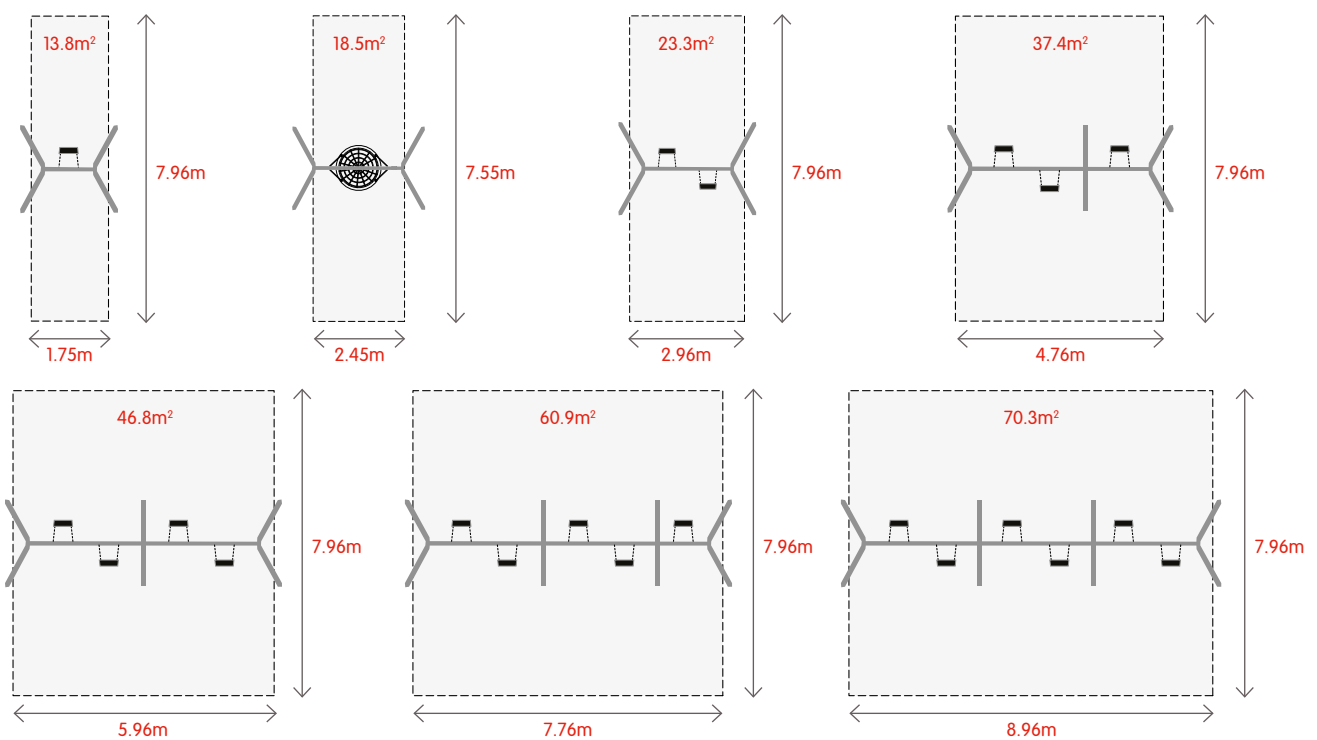

Fall zone dimensions: A-Frame Swing H 2.5m (standard seats)