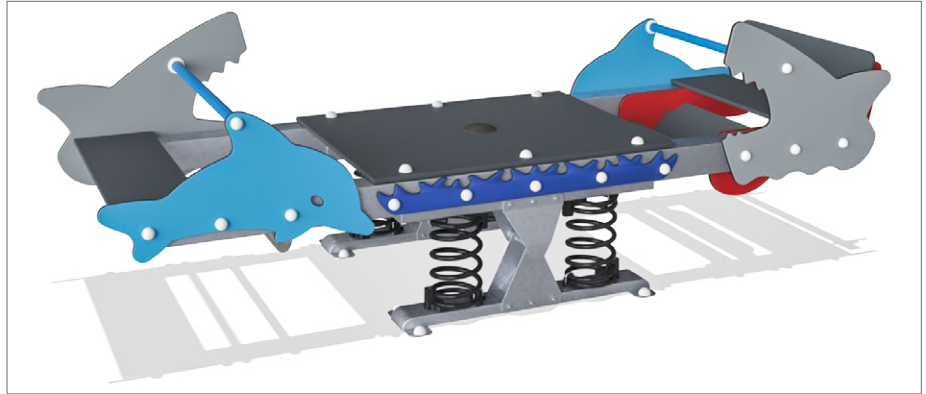

3+ / 3-8

max 100 cm

100 cm

(0,99 | 0)

14

14,5 m²

515 x 298 cm

Ocean Multi Seesaw, Grey & Dark Blue
M18703-01P

Ocean Multi Seesaw, Grey and Dark Blue
1 Support
M18773-01P

Ocean Multi Seesaw, Grey and Dark Blue

2 Supports
M18774-01P

M181