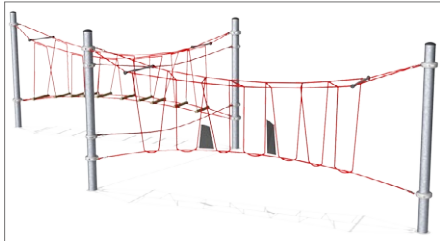

COR10160

5+ / 5-12
max 265 cm
 290 cm
34,2 m²
 1583 x 905 cm
Call

Combination of Rope Parkour Elements
COR101601-1101