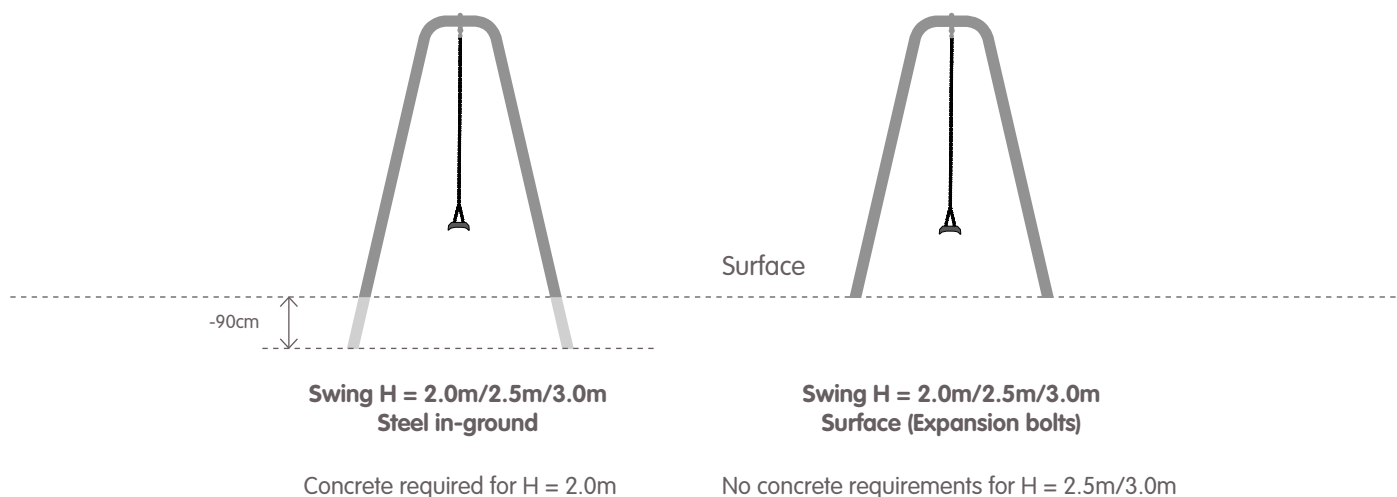

Portal Swings, anchoring options:

Swing H = 2.0m/2.5m/3.0m
Steel in-ground

Concrete required for H = 2.0m

Swing H = 2.0m/2.5m/3.0m
Surface (Expansion bolts)

No concrete requirements for H = 2.5m/3.0m