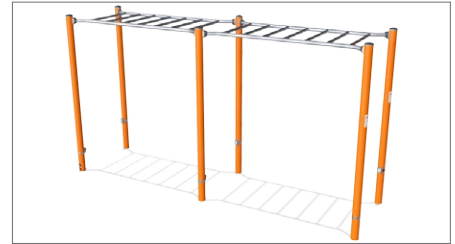

13+ ***
max 134 cm
240 cm
27,5 m²
739 x 400 cm
(0,17 | 0,08)
5

Double Overhead Ladder Dark Grey
FSW21300-0900

Double Overhead Ladder Orange
FSW21300-0901

FSW214