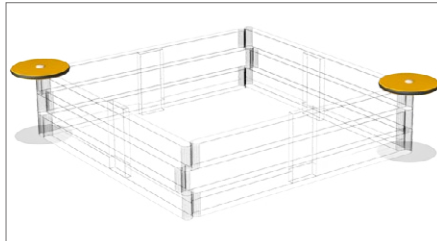

KPL505

6m+ *** max cm I cm m² cm (0 | 0) ¹

Pair of Seats for Sandpit KPL505-0001