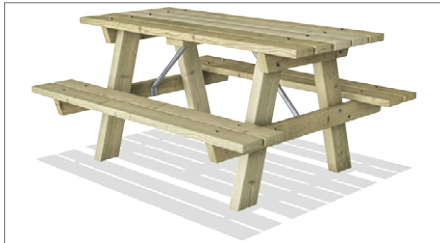

**M233**

1+ max cm 74 cm 213 x 186 cm m<sup>2</sup>

(1,01 | 0) 11

**Sixsided Tree Bench, Pine Wood 800mm**  
M23301-3601

**Sixsided Tree Bench, Pine Wood 1200mm**  
M23401-3601

**M235**

1+ max cm 72 cm 148 x 126 cm m<sup>2</sup>