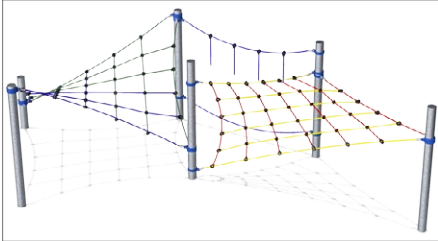

KPL806

3+ max 190 cm 200 cm 48,9 m² 918 x 758 cm 76 (3,84 | 2,7)

Yard Net
KPL806-1001