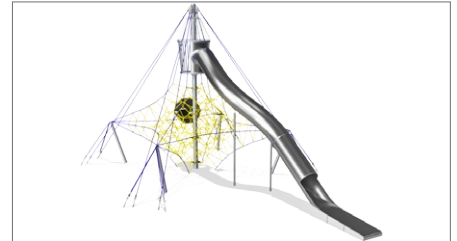

COR10430

Call
5+ 5-12 max 225 cm 730 cm 1071 m² 1752 x 1183 cm

Large Octa Net with Crows Nest and Stainless Steel Tunnel Slide
COR104301-1005