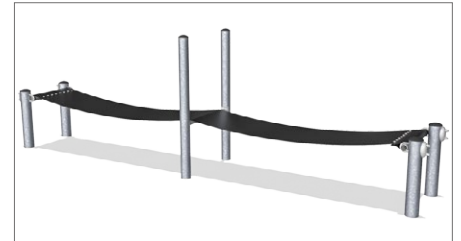

COR68061

26 (3,9 | 3)

5+ max 110 cm 90 cm 35,5 m² 937 x 402 cm

Belt Bridge in 2 Segments
COR68061000

* Assumes machine excavation
Corocord hours does not include civil work.