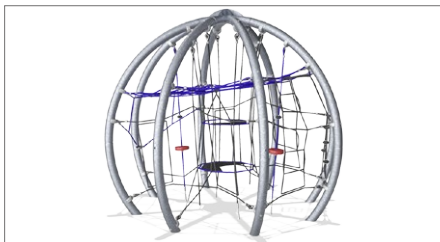

Explorer Dome
COR863001-0403

COR88100