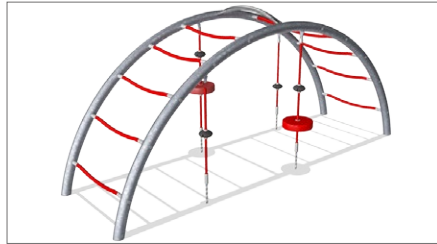

COR20200

3+
3-8

max 120 cm

130 cm

23 (1,83 | 1,31)

21,2 m²

600 x 388 cm

Arc Ladder, Small
COR202001-0901