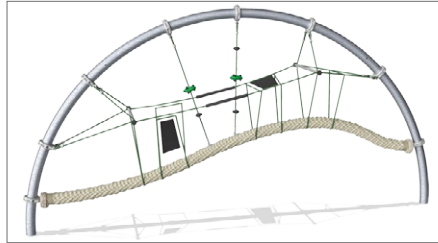

Performer Arch
COR822001-1106

COR82300