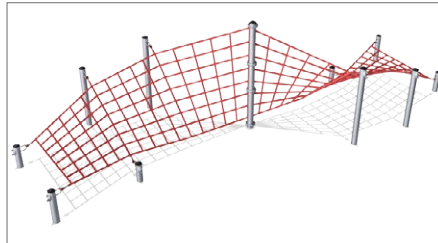

COR22900

5+
5-12

max 240 cm
250 cm
70,6 m²
1290 x 729 cm

Call

Corkscrew Play Net with Steel Posts
COR229001-1101