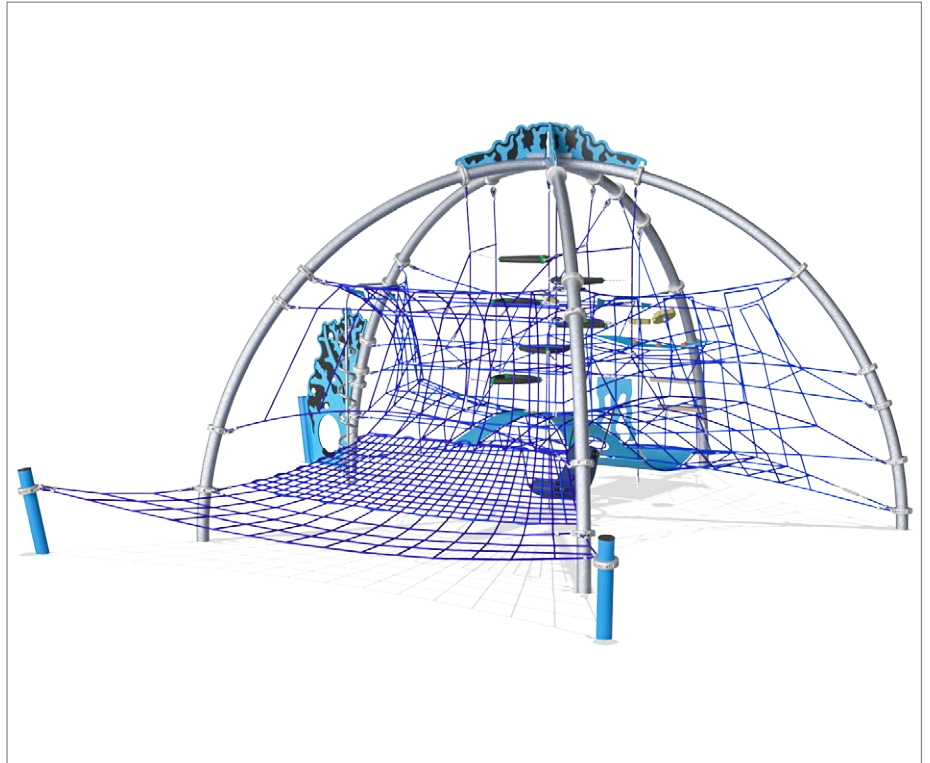

Performer Dome
COR842001-0406

COR85500