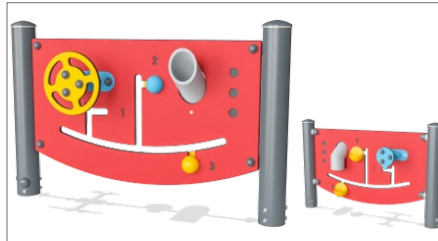

6m+ 2-8 max cm 75 cm
408 x 332 cm 11,1 m² (0,05 | 0) 6

Manipulative Play Panel
Red, Steel Posts
PCM000608-0602

Manipulative Play Panel
Lime, Steel Posts
PCM000608-0606

PCM000708