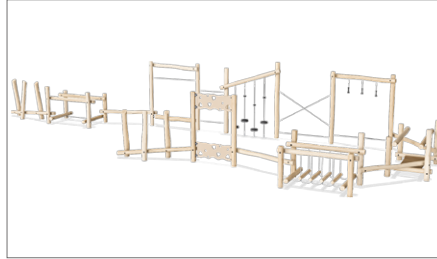

NRO866

6+
6-12

max 67 cm

260 cm

109,1 m²
1958 x 856 cm

43 (3,45 | 1,11)

Agility Trail 7
Untreated Wood
NRO866-1001