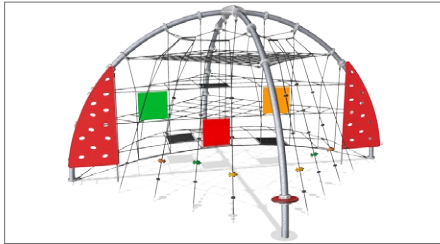

Classic Dome
COR841001-0401

COR84200