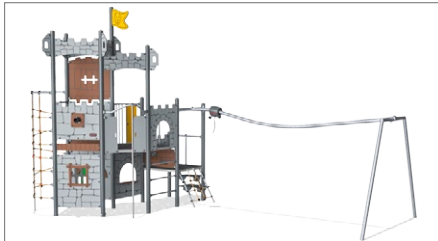

46
(1,36 | 0,5)

4+
4-12 max 278 cm I 470 cm

59,5 m²
1252 x 740 cm

Castle Outpost Tower with Roof
Plastic Slide, In-ground
PCM112800-0902

PCM4106