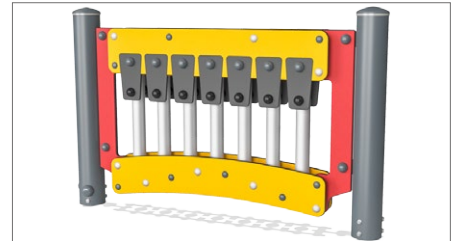

6m+ 2-8 max cm 75 cm
418 x 313 cm 10,9 m² (0,05 | 0) 5

Music Play Panel
Red, Steel Posts
PCM000708-0602

Music Play Panel
Lime, Steel Posts
PCM000708-0606