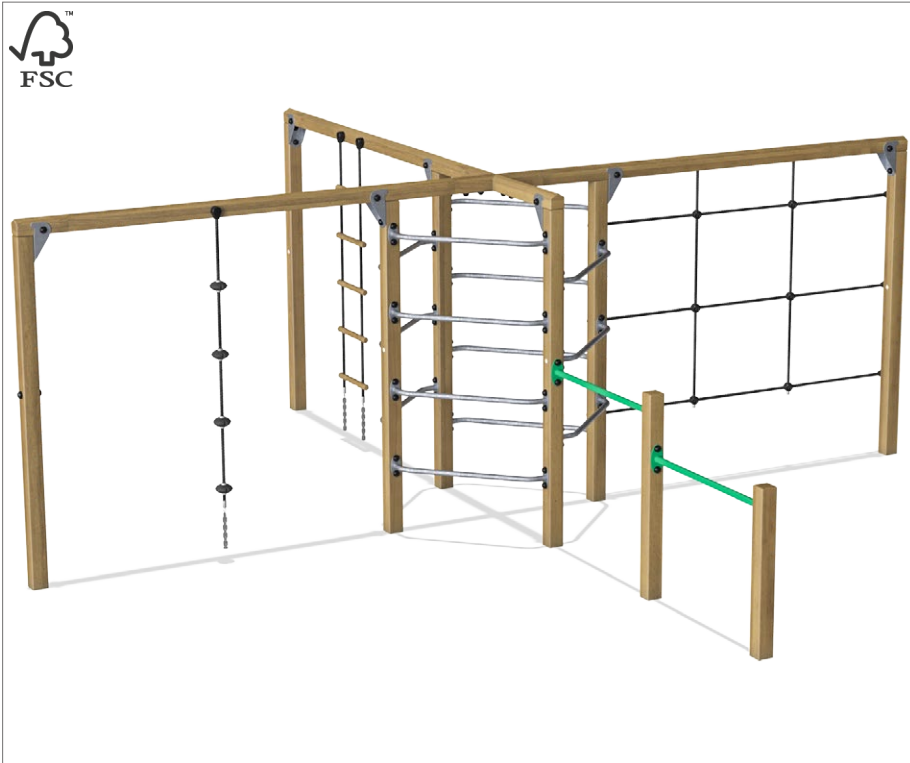

Climbing Club, Hardwood
NAT817-0601

NAT816

FSC
6+ 6-12 max 212 cm I 212 cm 52,2 m² 813 x 813 cm
18 (1,37 | 0) 9

Multi Climb, Hardwood
NAT816-0901