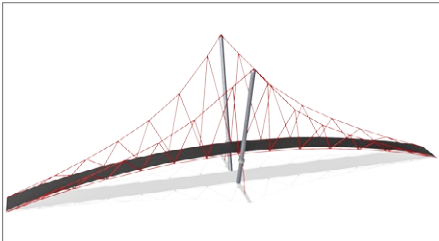

COR62141

57 (7,02 | 5,4)

5+ max 100 cm 417 cm 66 m² 1700 x 400 cm

Small Suspension Bridge
COR62141101