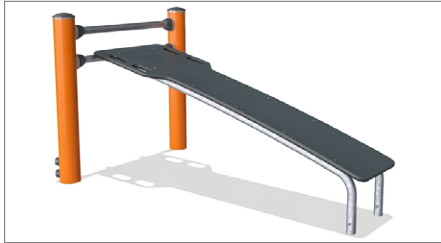

STREET WORKOUT & CALISTHENICS

FSW204

13+
*** max 63 cm 81 cm 14 m²
453 x 387 cm 3 (0,1 | 0)

Decline Bench
Dark Grey
FSW20400-0900

Decline Bench
Orange
FSW20400-0901

FSW205