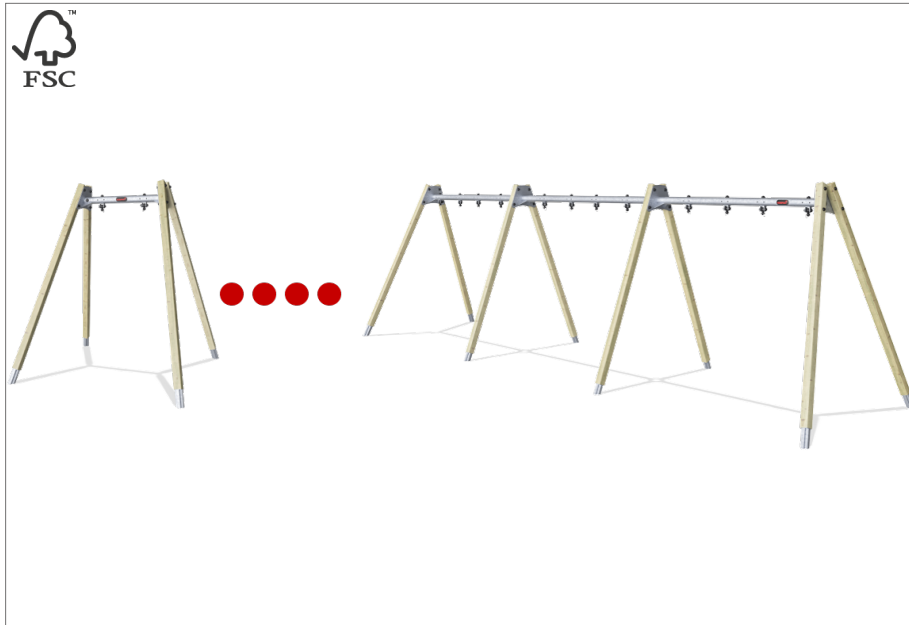

KSW901

A-Frame Swing Frame for 1 Seat
KSW901-0902

A-Frame Swing Frame for 2 Seats
KSW902-0902

A-Frame Swing Frame for 3 Seats
KSW903-0902

A-Frame Swing Frame for 4 Seats
KSW904-0902

A-Frame Swing Frame for 5 Seats
KSW905-0902

A-Frame Swing Frame for 6 Seats
KSW906-0902