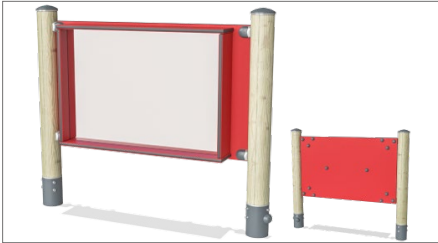

PCM000708

6m+ 2-8 max cm 75 cm  
 418 x 313 cm 10,9 m<sup>2</sup> (0,05 | 0) 5

**Music Play Panel**  
Red, Steel Posts  
PCM000708-0602

**Music Play Panel**  
Lime, Steel Posts  
PCM000708-0606

PCM000808

1+ 2-8 max cm I 100 cm 418 x 318 cm 11 m<sup>2</sup> (0,05 | 0) 6