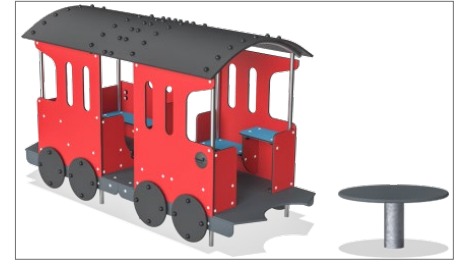

6m+ max 28 cm 165 cm 27 (0,44 | 0)

22,1 m²
597 x 423 cm

Railway Carriage
M52670-3417P

Coupling
M52900-3317P

M534