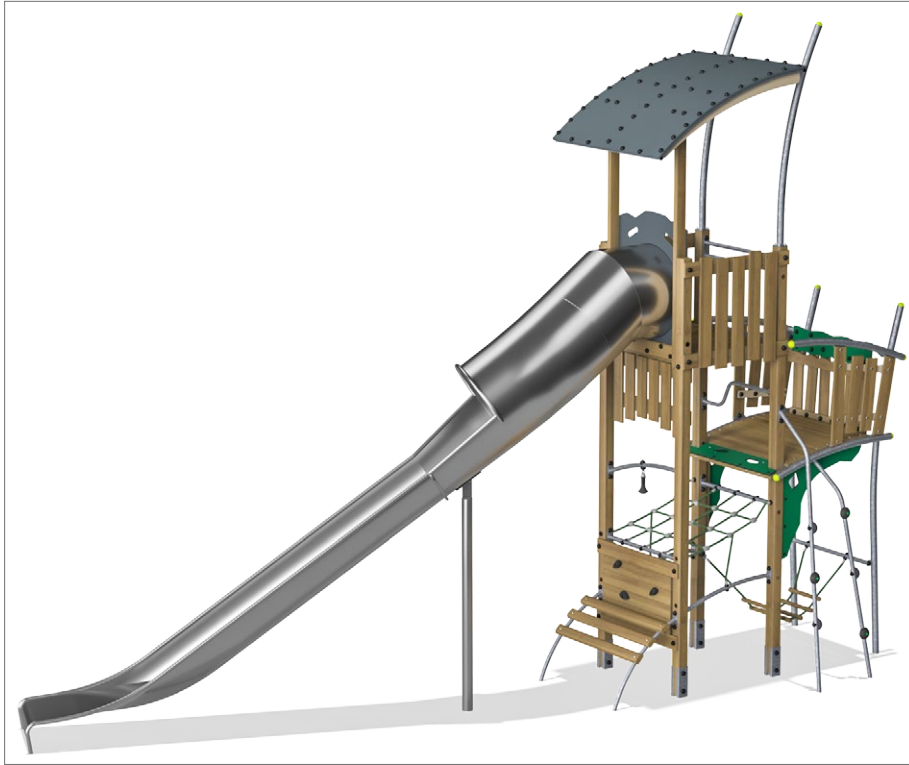

CLIMBING STRUCTURES & NETS

NAT520