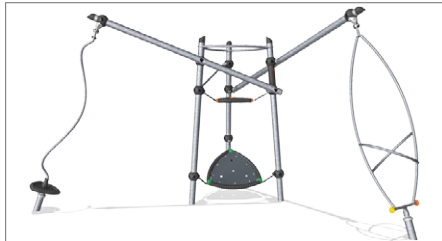

GXY937

6+ max 249 cm I 293 cm 11 (2,7 | 1,2) 44,9 m² 934 x 746 cm

Nereide
GXY937010-3717