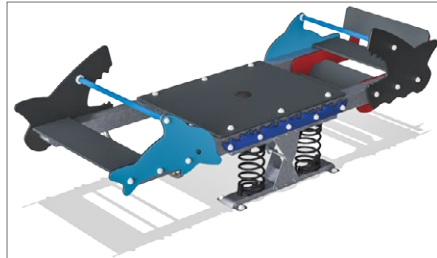

3+
3-8
max 100 cm
I 100 cm
14,5 m²
515 x 298 cm
(0,42 | 0)
16
⊙

Ocean Seesaw
M18701-01P

Ocean Seesaw with 1 Support
M18770-01P

Ocean Seesaw with 2 Supports
M18771-01P

M147