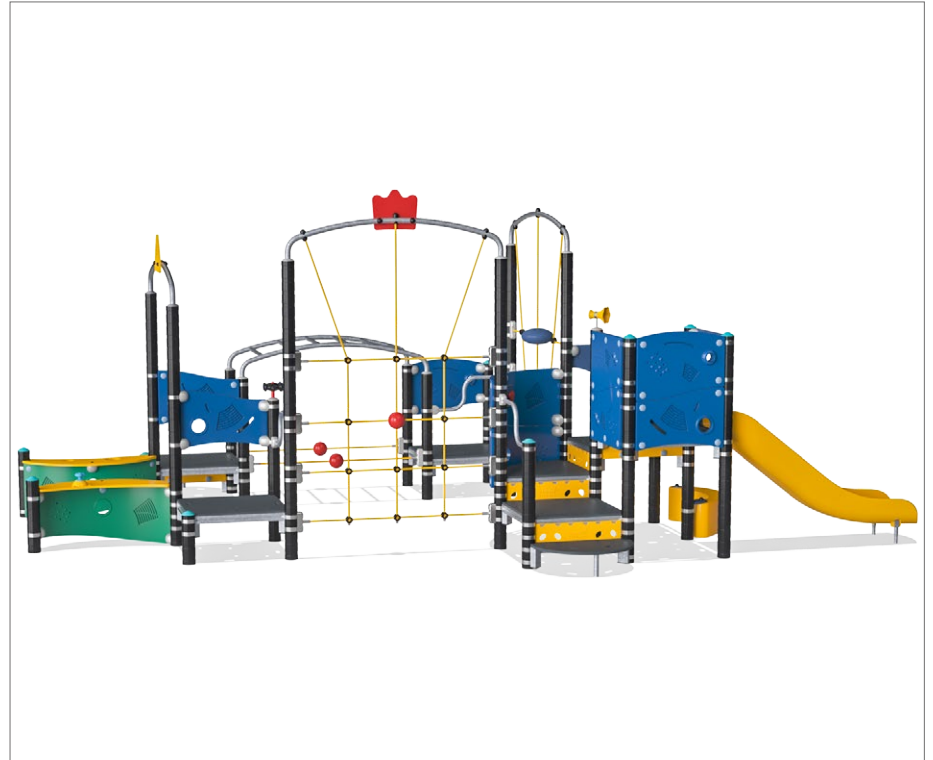

ELE400114

Palace
ELE400114-3717BL

ELE400133

Setting
ELE400133-3717BL

ELE400134

Lighthouse
ELE400134-3717BL

ELE400141

Fire Station
ELE400141-3717BL

ELE400232

Fort
ELE400232-3717BL

ELE400231

Gym
ELE400231-3717BL