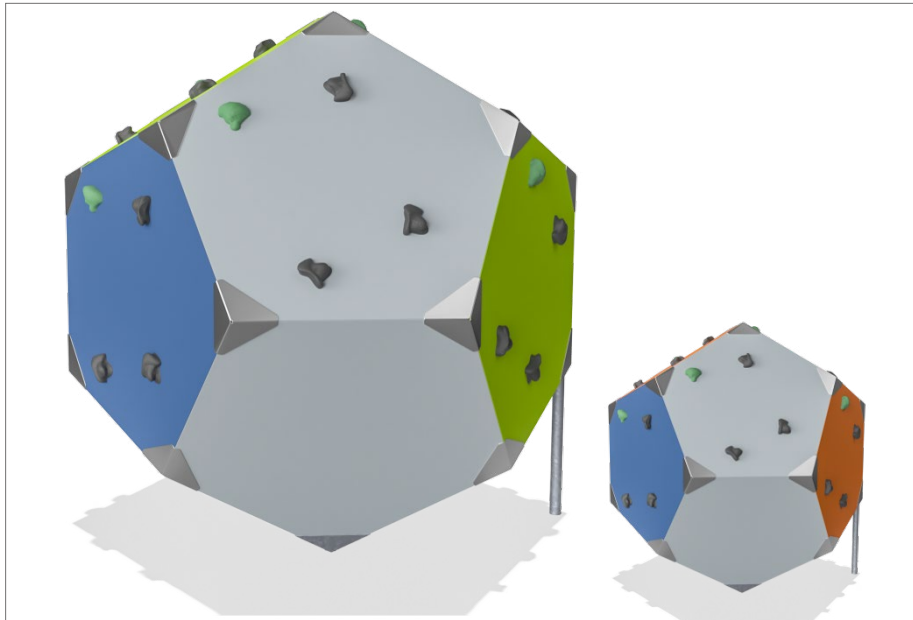

BLX4101

QS

8+ 8-15 max 205 cm I 205 cm 13 (0,46 | 0,2) 19,8 m² 515 x 495 cm

BLOQX 1
Orange
BLX410101-3717

BLOQX 1
Lime Green
BLX410102-3717