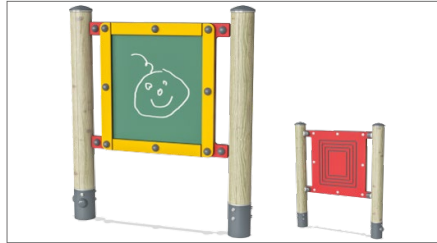

PCM001108

1+ 2-8 max cm I 100 cm 418 x 318 cm 11 m² (0,05 | 0) 5

Chalk Board Small
PCM001108-0601