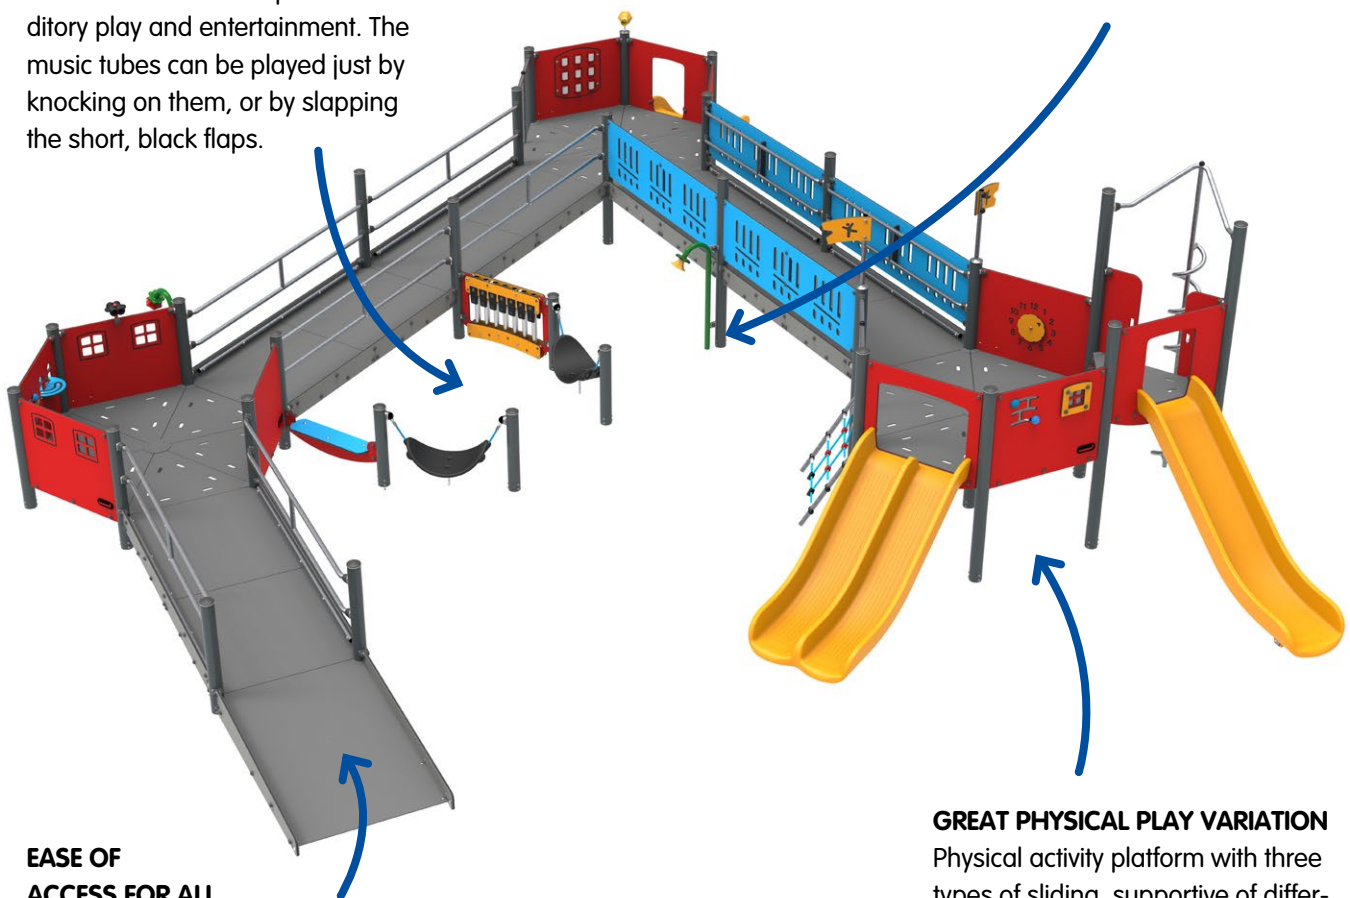

MOMENTS™ RAMPS

KOMPAN's playground ramps are playful bridges to elevated play activities. They motivate play in users with disabilities as everyone else.

The new ramps are designed to improve and encourage play, being true to KOMPAN's proud history of inclusive design, dating back more than 30 years. Play on and around the ramp: There are play activities on the outside of the ramps and below the platforms, providing play for more users. Play panels encourage interaction between users on

and around the ramp. Varied sensory play: The new ramps tick the boxes in play development of physical, social-emotional and cognitive life skills, thanks to a rich variation in visual, mobility, tactile and learning play activities.

Play for all abilities: Children with disabilities, like all other children, love the thrill of fun movement with peers. MOMENTS Ramps offer a good variation of dynamic, thrilling activities as well as spaces to go to for quiet play.

INTEGRATED SENSORY AND SOCIAL PLAY

Inner court play area with soft hammocks for parallel play and gentle rocking, bench table for a firm seat and music panel for auditory play and entertainment. The music tubes can be played just by knocking on them, or by slapping the short, black flaps.

GREAT SOCIAL & COGNITIVE PLAY

Cooperative play and communication, stimulating the child's cognitive development among others by mastering communication through words.

EASE OF ACCESS FOR ALL

Flexible ramp with good hand-holds at two heights and a gradient to provide easy access for wheelchairs and walkers.

GREAT PHYSICAL PLAY VARIATION

Physical activity platform with three types of sliding, supportive of different abilities. Climbing entrance for the ones who want fast access. Lots of manipulative, sensory and cognitive play panels.