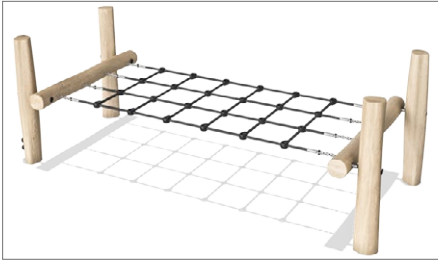

ROBINIA CLIMBING STRUCTURES & NETS

NRO831

4+ 4-12 max 61 cm 100 cm 23 m² 587 x 425 cm 6 (0,5 | 0,3)

Balance Net
Untreated Wood
NRO831-1001

Balance Net
Brown Pigmented
NRO831-1011

NRO829