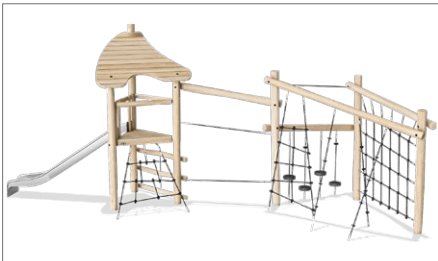

**NRO1008**

 (0,94 | 0,23)   
 3+ max 150 cm  359 cm 18,7 m<sup>2</sup>  
 3-10 524 x 470 cm 

**Tower with Fireman's Pole and Roof**  
**Untreated Wood**  
 NRO1008-1001

**Tower with Fireman's Pole and Roof**  
**Brown Pigmented**  
 NRO1008-1011

**NRO1001**

 (3,34 | 0,46)   
 6+ max 266 cm  360 cm 56 m<sup>2</sup>  
 6-12 1187 x 862 cm 

**Tower & Climber**  
**Untreated Wood**  
 NRO1001-1001

**Tower & Climber**  
**Brown Pigmented**  
 NRO1001-1011

**NRO2001**

 (2,06 | 0,53)   
 4+ max 223 cm  360 cm 57,3 m<sup>2</sup>  
 4-10 1105 x 918 cm 

**Two Towers with Overhead Handholds**  
**Untreated Wood**  
 NRO2001-1001

**Two Towers with Overhead Handholds**  
**Brown Pigmented**  
 NRO2001-1011