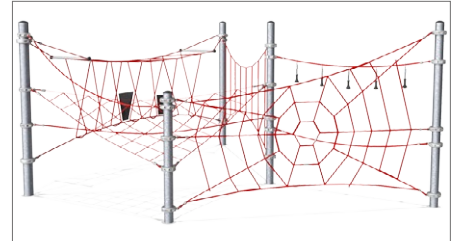

COR10220

Call ☎

5+ 5-12 max 280 cm 290 cm 1107 x 1090 cm 86,3 m²

Combination of Large Amusement Net Elements & Parkour
COR102201-1101