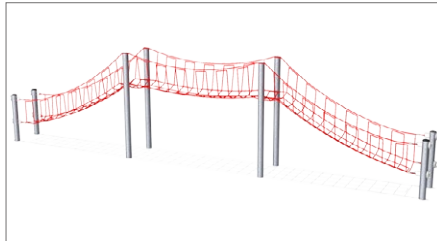

COR66120

38 (6,5 | 5)

5+ max 205 cm 290 cm 70,6 m² 1537 x 527 cm

Small Rope Net Bridge, 12m
COR66120001