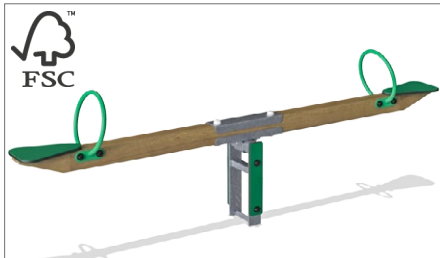

**Ocean Seesaw with 1 Support**  
M18770-01P

**Ocean Seesaw with 2 Supports**  
M18771-01P

M147

3+  
3-8
 max cm
I cm
m<sup>2</sup>
cm
(0 | 0)
5
⊙

**Multi Seesaw Support**  
M14701-00P

NAT103

3+  
3-8
 max 118 cm
I 97 cm
11 m<sup>2</sup>
501 x 237 cm
(0,23 | 0)
5
⊙