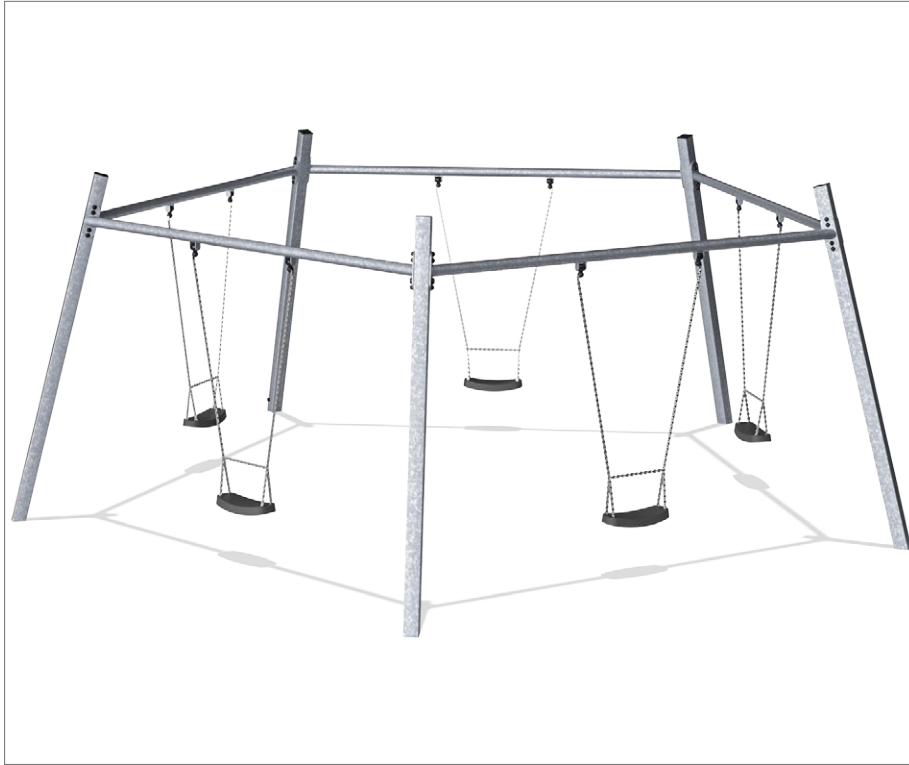

Five Way Swing, Hardwood
NAT906-0701

SWINGS

M978