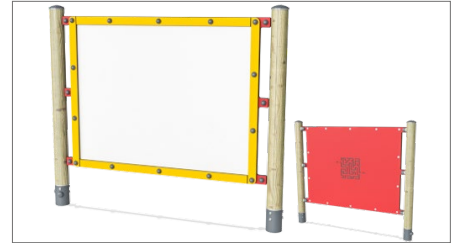

PCM001308

1+ 2-8 max cm I 140 cm 463 x 311 cm 12,3 m² (0,05 | 0) 6

Magnetic White Board
PCM001308-0901