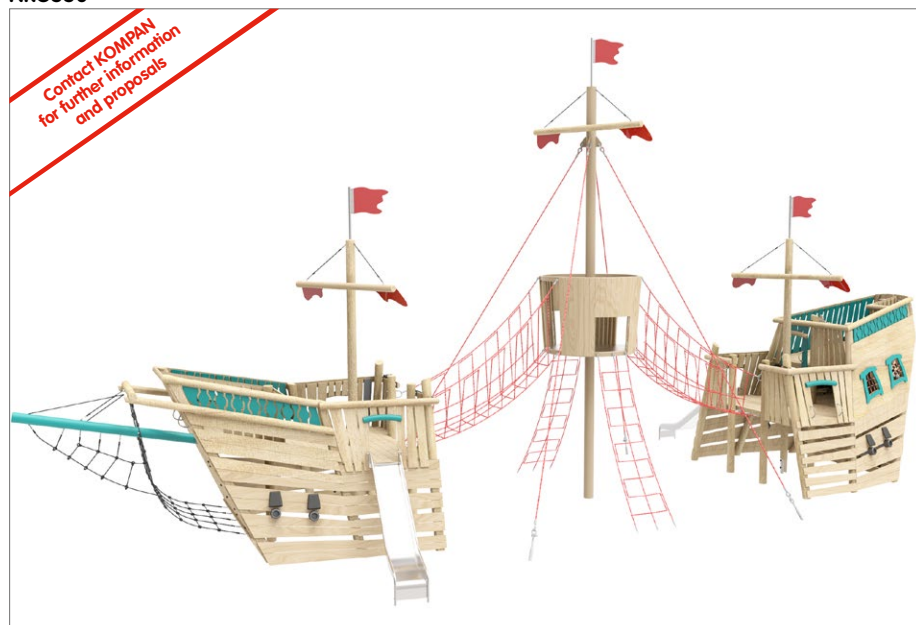

Call

4+ 4-12   max 300 cm   ~740 cm   ~120 m²   ~1540 x 1070 cm

Explorer Ship - Large Untreated Wood
NRO546-1001

Explorer Ship - Large Brown Pigmented
NRO546-1011

Explorer Ship - Large Coloured
NRO546-1021

NRO550