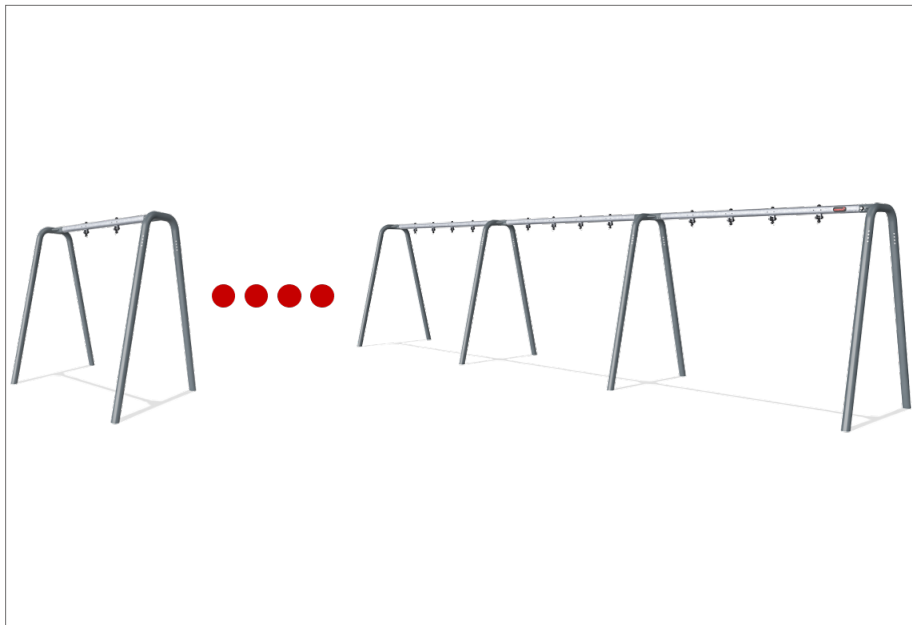

KSW921

Portal Swing 1 seat, Anthracite Legs & Connector
KSW921-0910

Portal Swing 2 Seats, Anthracite Legs & Connector
KSW922-0910

Portal Swing 3 Seats, Anthracite Legs & Connector
KSW923-0910

Portal Swing 4 Seats, Anthracite Legs & Connector
KSW924-0910

Portal Swing 5 Seats, Anthracite Legs & Connector
KSW925-0910

Portal Swing 6 Seats, Anthracite Legs & Connector
KSW926-0910