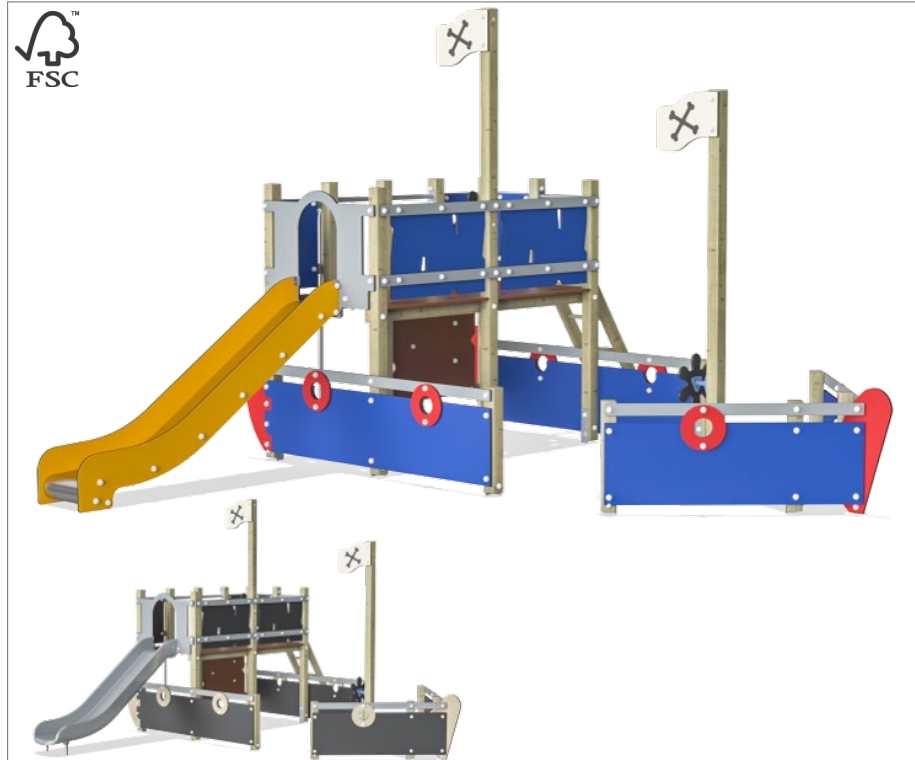

Small Ship Steel Slide
KPL517-0912

Mini Car
M53170-3313P

KPL518

FSC
3+ 3-8 max 120 cm I 330 cm 45,3 m² 835 x 808 cm
41 (1,65 | 0,76) ①

Large Ship Blue, Plastic Slide
KPL518-0911

Large Ship Blue, Steel Slide
KPL518-0912

Large Ship Black, Plastic Slide
KPL518-0913

* Assumes machine excavation
Corcord hours does not include civil work.